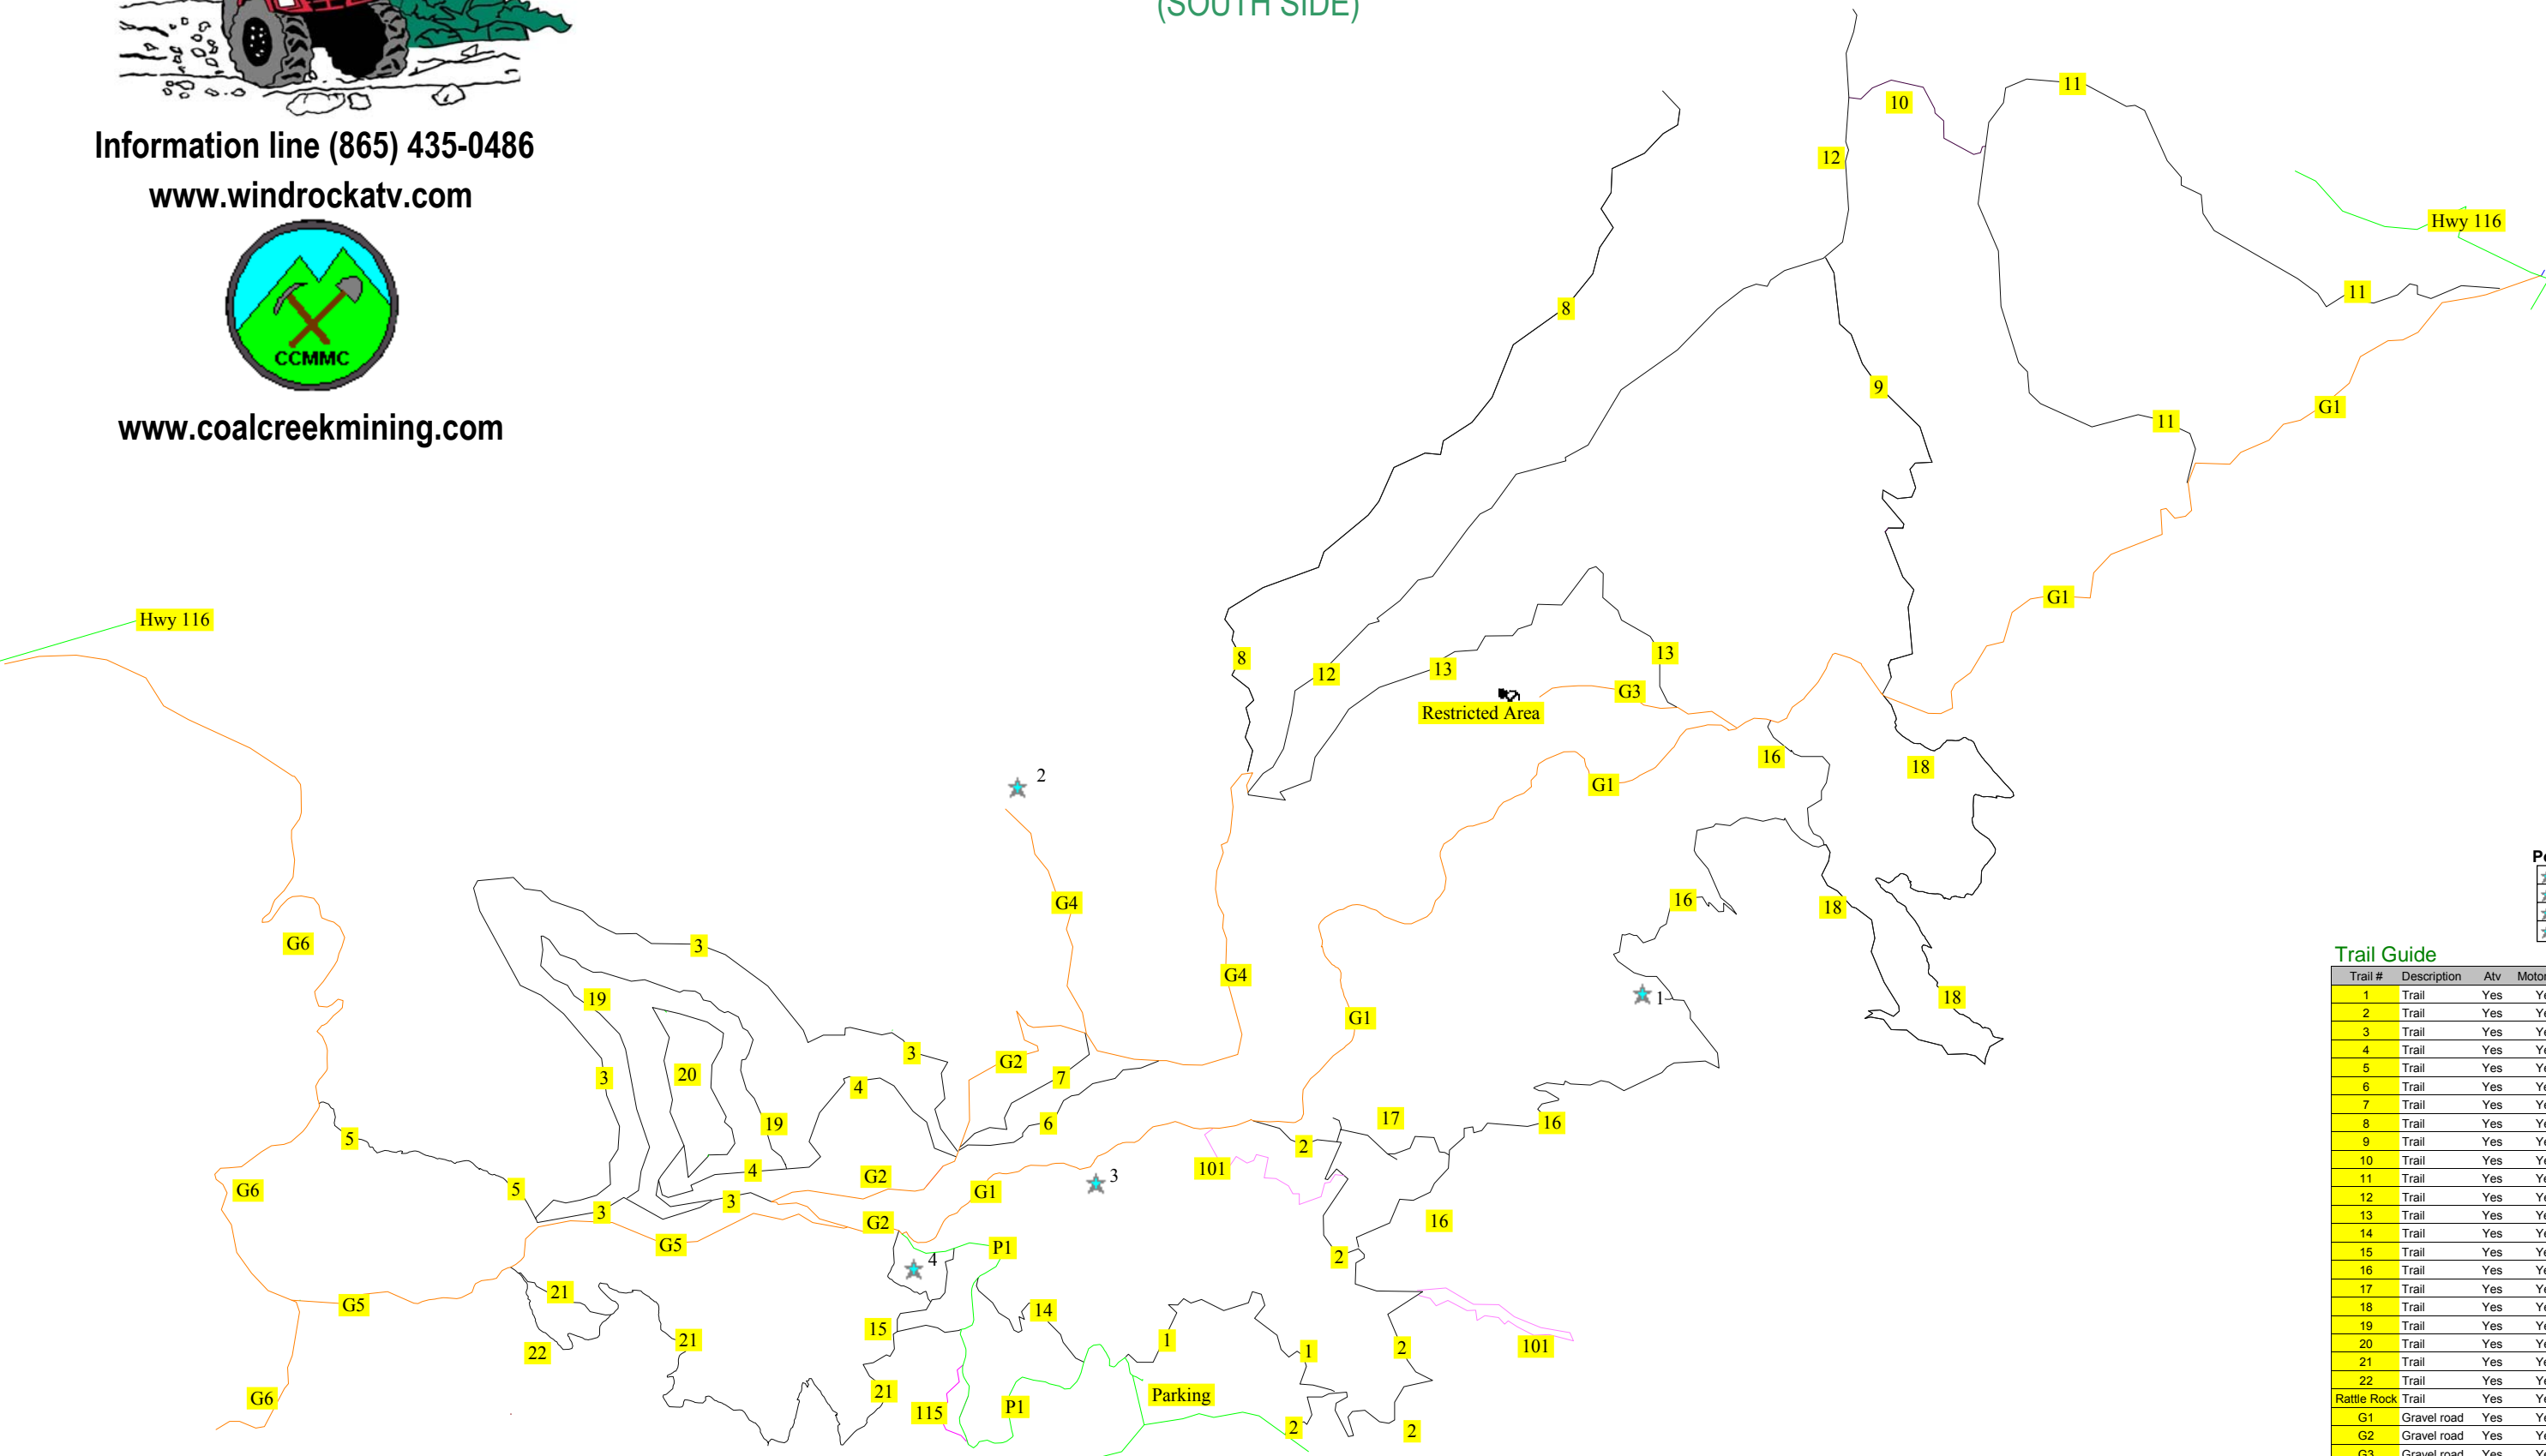

WINDROCK ATV CLUB

Coal Creek Mining & Manufacturing Company Off Road Land Use Area (SOUTH SIDE)

Information line (865) 435-0486

www.windrockatv.com

www.coalcreekmining.com

- Points of Interest**
- ★ 1- Waterfall
 - ★ 2- Windmills
 - ★ 3- Overlook
 - ★ 4- Rattle Rock

Trail Guide

75 miles of marked trails

Trail #	Description	Atv	Motorcycle	Truck	Rating	Length
1	Trail	Yes	Yes	No	Moderate	1.4 miles
2	Trail	Yes	Yes	Yes	Moderate	3.2 miles
3	Trail	Yes	Yes	No	Moderate	4.9 miles
4	Trail	Yes	Yes	Yes	Moderate	1.8 miles
5	Trail	Yes	Yes	Yes	Moderate	1.0 miles
6	Trail	Yes	Yes	Yes	Moderate	.8 miles
7	Trail	Yes	Yes	Yes	Difficult	.7 miles
8	Trail	Yes	Yes	No	Moderate	3 miles
9	Trail	Yes	Yes	No	Moderate	2.2 miles
10	Trail	Yes	Yes	No	Difficult	.7 miles
11	Trail	Yes	Yes	Yes	Easy	4.3 miles
12	Trail	Yes	Yes	No	Difficult	4 miles
13	Trail	Yes	Yes	Yes	Moderate	2.4 miles
14	Trail	Yes	Yes	Yes	Difficult	.8 miles
15	Trail	Yes	Yes	Yes	Moderate	.7 miles
16	Trail	Yes	Yes	Yes	Moderate	4.8 miles
17	Trail	Yes	Yes	No	Moderate	.5 miles
18	Trail	Yes	Yes	No	Moderate	4.2 miles
19	Trail	Yes	Yes	No	Moderate	2.6 miles
20	Trail	Yes	Yes	No	Moderate	1.5 miles
21	Trail	Yes	Yes	Yes	Moderate	3.0 miles
22	Trail	Yes	Yes	No	Difficult	.6 miles
Rattle Rock	Trail	Yes	Yes	Yes	Extreme	.4 miles
G1	Gravel road	Yes	Yes	Yes	Easy	8.6 miles
G2	Gravel road	Yes	Yes	Yes	Easy	2.2 miles
G3	Gravel road	Yes	Yes	Yes	Easy	.7 miles
G4	Gravel road	Yes	Yes	Yes	Easy	2.8 miles
G5	Gravel road	Yes	Yes	Yes	Easy	2.1 miles
G6	Gravel road	Yes	Yes	Yes	Easy	4.6 miles
P1	Paved road	Yes	Yes	Yes	Easy	2.4 miles
101 lower	Single track	No	Yes	No	Moderate	.9 miles
101 upper	Single track	No	Yes	No	Moderate	1.2 miles
115	Single track	No	Yes	No	Moderate	.3 miles